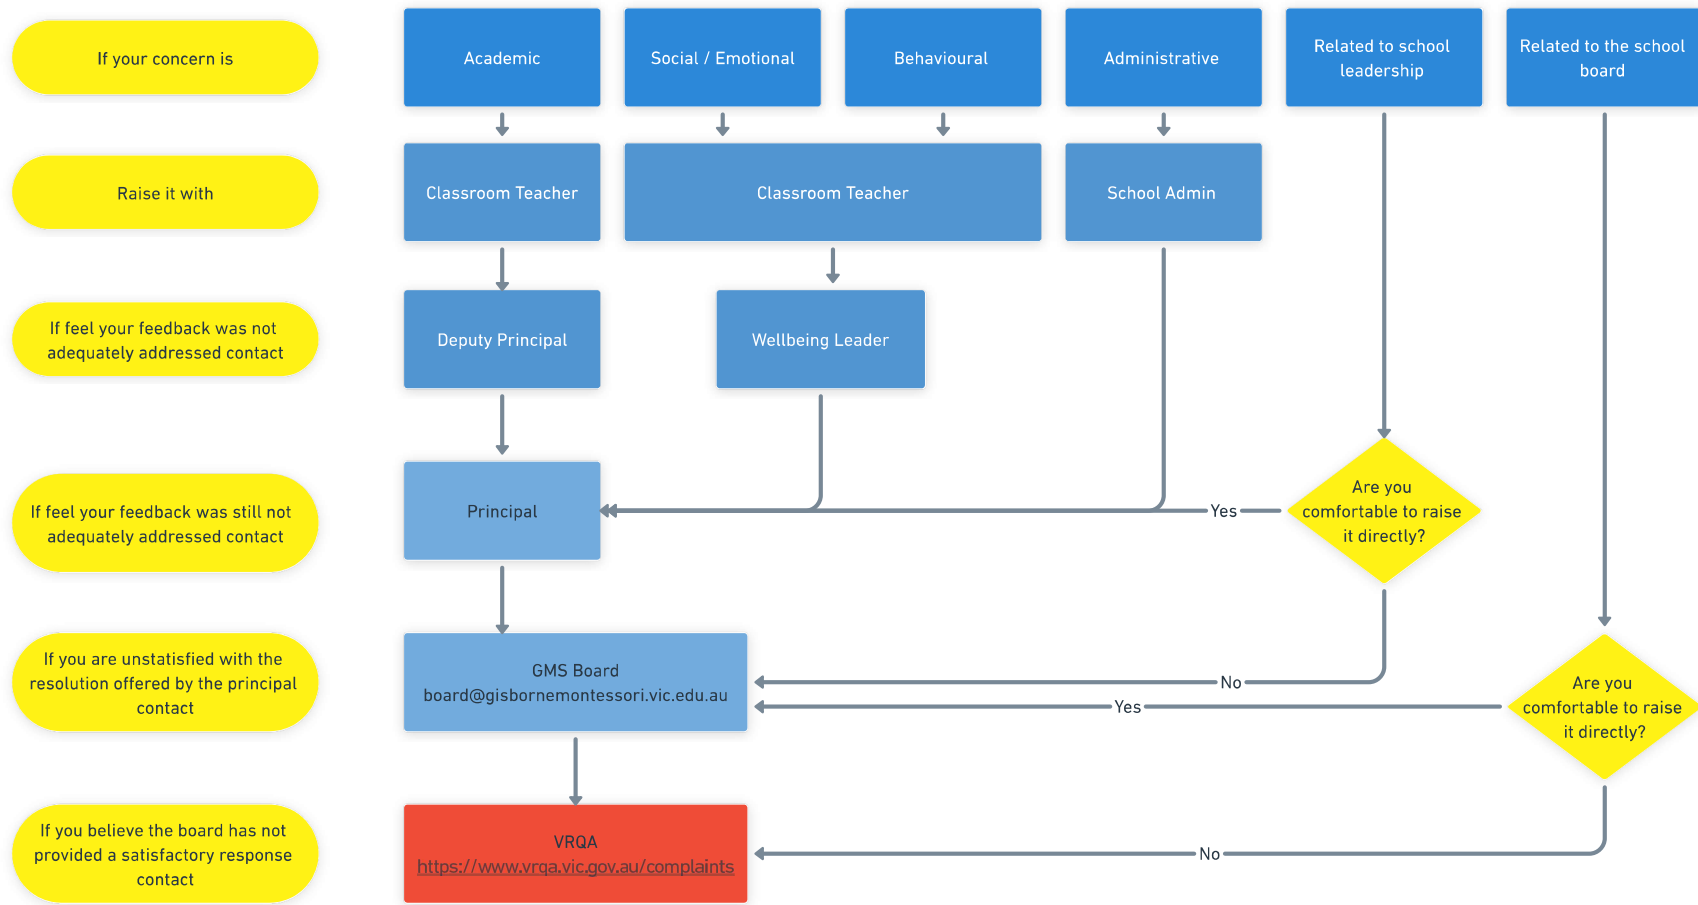

GMS Communication flowchart for Families

At Gisborne Montessori School we want your feedback. We have prepared this guide to make it as simple as possible to identify who the best person to approach with any feedback about our school.

You can read the full GMS Grievance Policy here: https://www.gisbornemontessori.vic.edu.au/_files/ugd/4514c6_cda287b5cbca44fba5736e8804cf7230.pdf